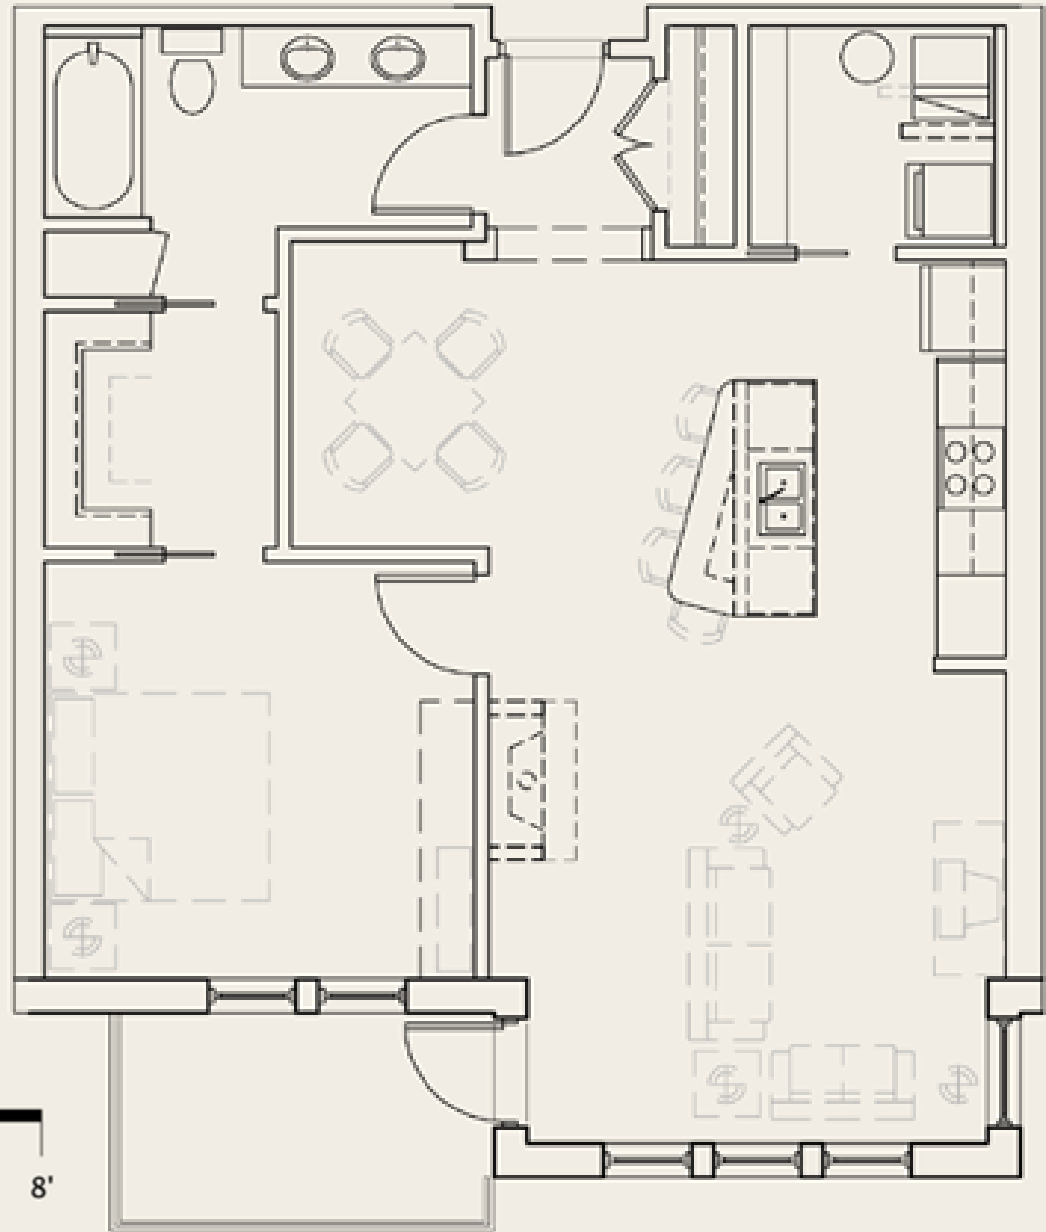

1 Bedroom  
 1 Bathroom  
 993 Sq. Ft.

THE GROTTO

2 Bedrooms + Den  
 2 Bathrooms  
 2,151 Sq. Ft.

1 Bedroom  
 1 Bathroom  
 1,019 Sq. Ft.

1 Bedroom  
 1 Bathroom  
 1,057 Sq. Ft.

1 Bedroom  
 1 Bathroom  
 1,195 Sq. Ft.

2 Bedrooms + Den  
 2 Bathrooms  
 1,976 Sq. Ft.

2 Bedrooms  
 2 Bathrooms  
 1,462 Sq. Ft.