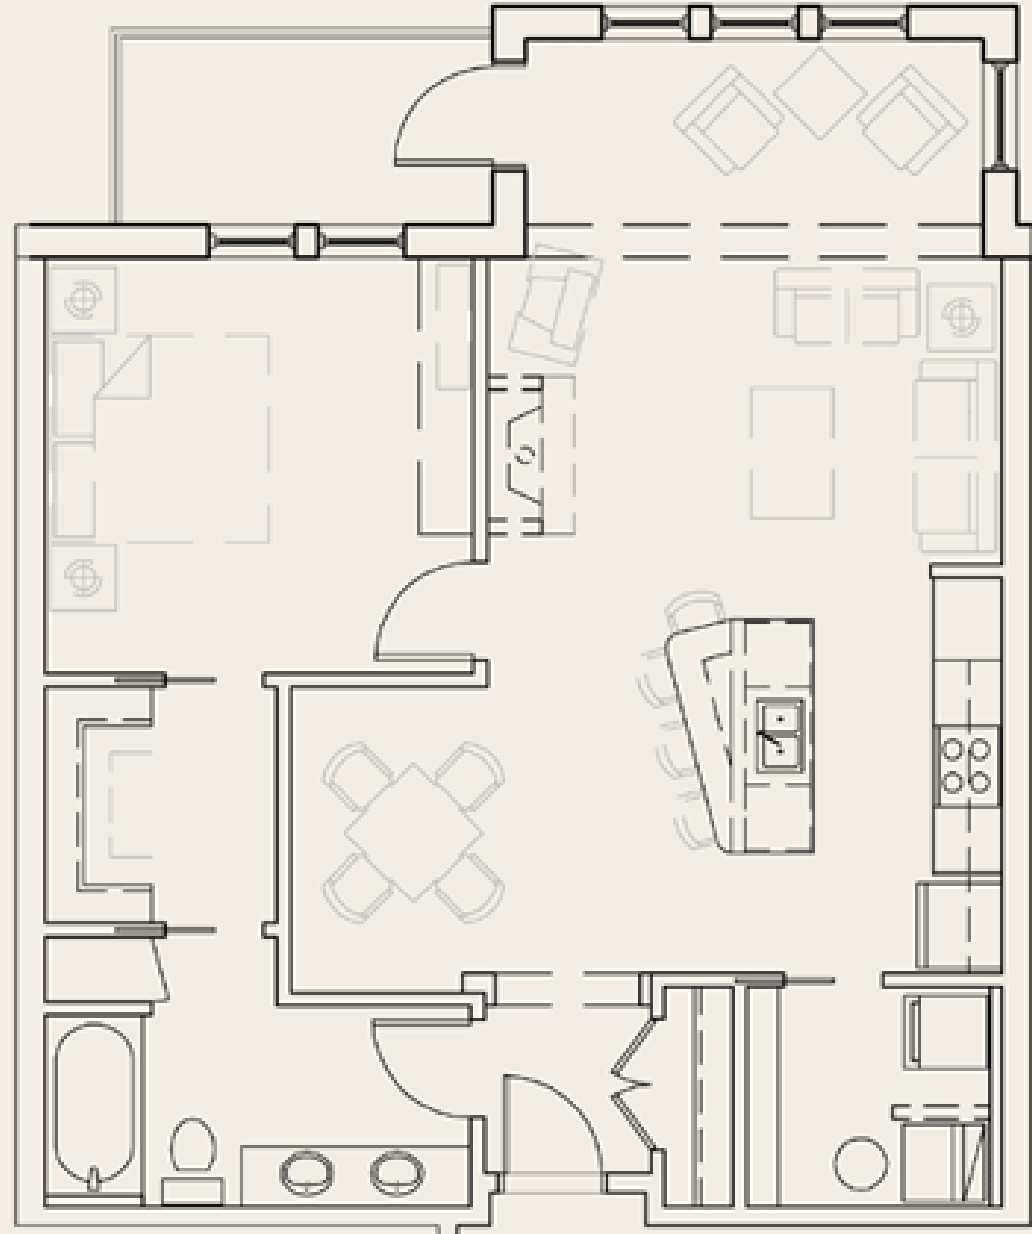

1 Bedroom  
 1 Bathroom  
 993 Sq. Ft.

THE GROTTO

2 Bedrooms + Den  
 2 Bathrooms  
 2,151 Sq. Ft.

1 Bedroom  
 1 Bathroom  
 1,019 Sq. Ft.

1 Bedroom  
 1 Bathroom  
 1,057 Sq. Ft.

1 Bedroom  
 1 Bathroom  
 1,195 Sq. Ft.

2 Bedrooms + Den  
 2 Bathrooms  
 1,976 Sq. Ft.

2 Bedrooms  
 2 Bathrooms  
 1,462 Sq. Ft.