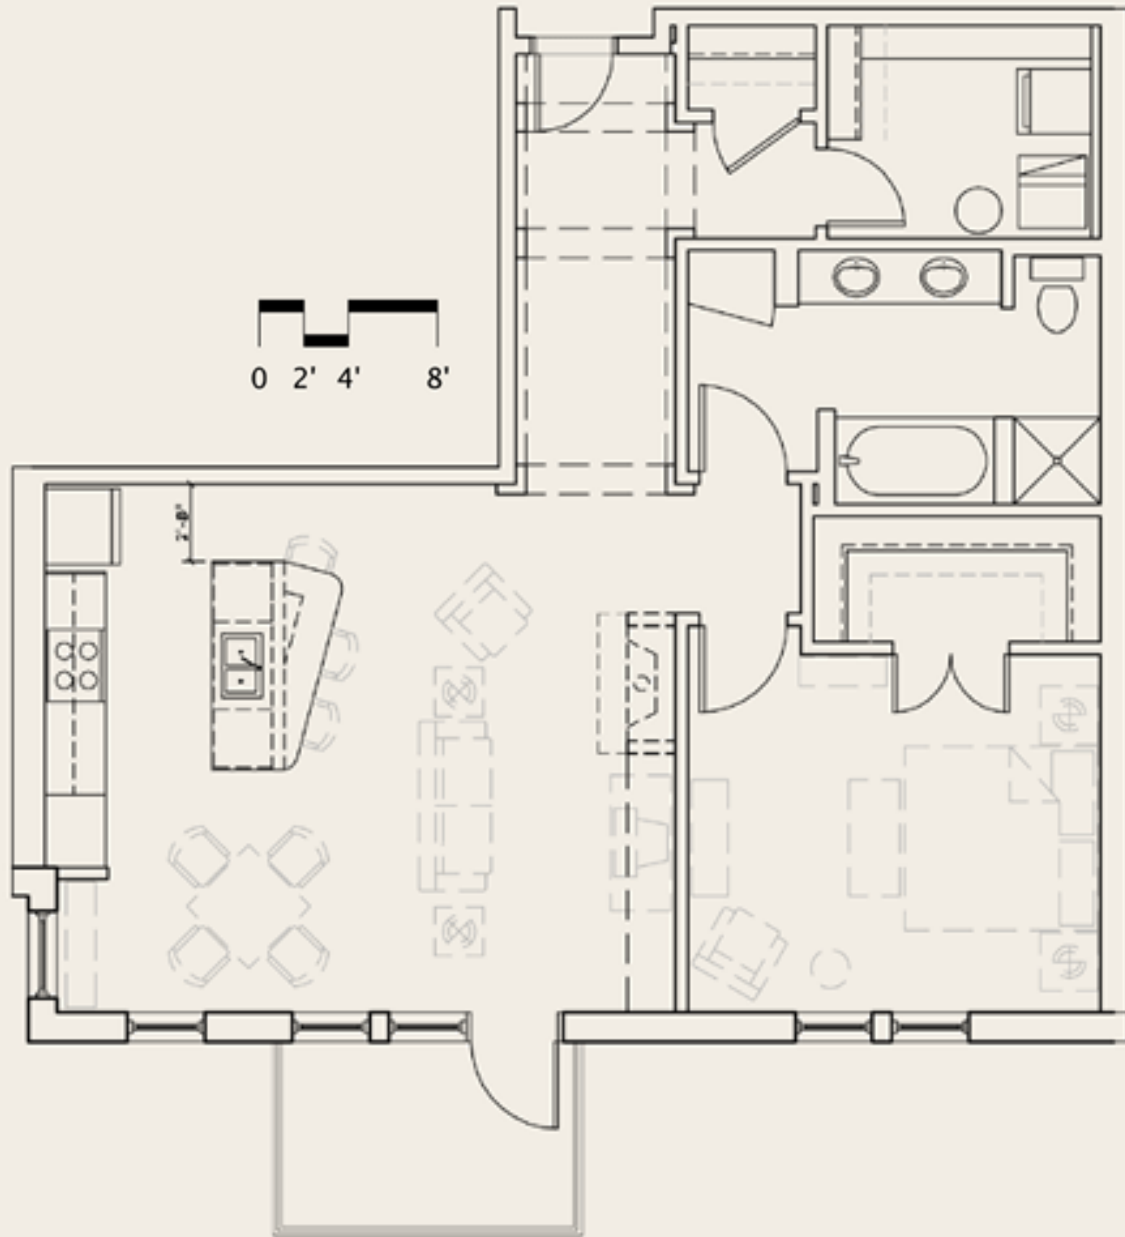

1 Bedroom  
 1 Bathroom  
 993 Sq. Ft.

THE GROTTO

2 Bedrooms + Den  
 2 Bathrooms  
 2,151 Sq. Ft.

1 Bedroom  
 1 Bathroom  
 1,019 Sq. Ft.

1 Bedroom  
 1 Bathroom  
 1,057 Sq. Ft.

1 Bedroom  
 1 Bathroom  
 1,195 Sq. Ft.

2 Bedrooms + Den  
 2 Bathrooms  
 1,976 Sq. Ft.

2 Bedrooms  
 2 Bathrooms  
 1,462 Sq. Ft.