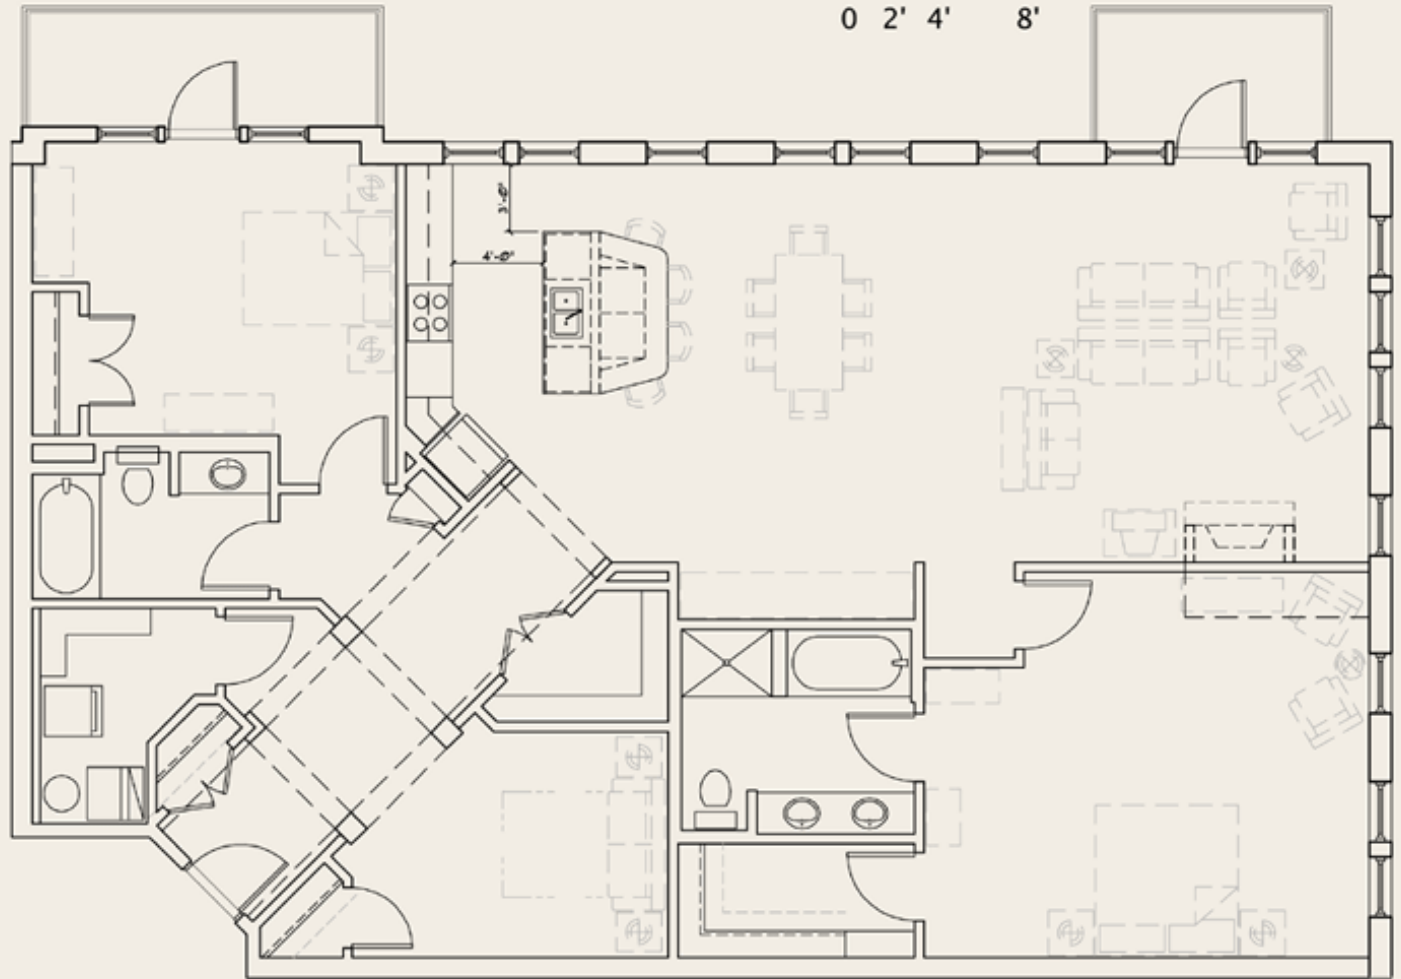

1 Bedroom  
 1 Bathroom  
 993 Sq. Ft.

THE GROTTO

2 Bedrooms + Den  
 2 Bathrooms  
 2,151 Sq. Ft.

1 Bedroom  
 1 Bathroom  
 1,019 Sq. Ft.

1 Bedroom  
 1 Bathroom  
 1,057 Sq. Ft.

1 Bedroom  
 1 Bathroom  
 1,195 Sq. Ft.

2 Bedrooms + Den  
 2 Bathrooms  
 1,976 Sq. Ft.

2 Bedrooms  
 2 Bathrooms  
 1,462 Sq. Ft.