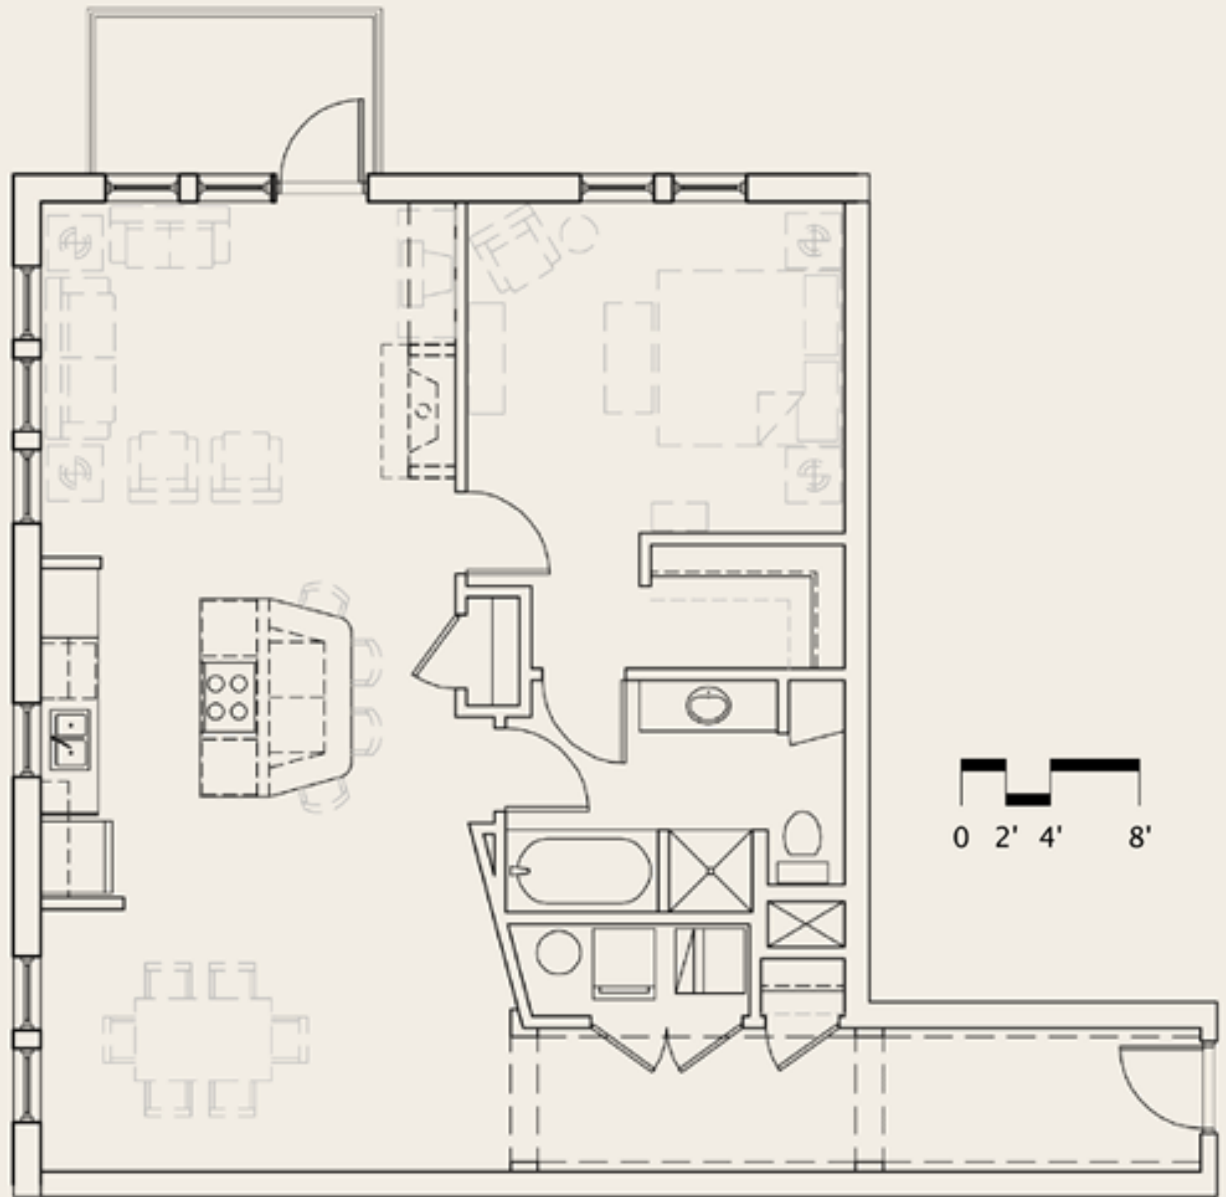

1 Bedroom  
 1 Bathroom  
 993 Sq. Ft.

THE GROTTO

2 Bedrooms + Den  
 2 Bathrooms  
 2,151 Sq. Ft.

1 Bedroom  
 1 Bathroom  
 1,019 Sq. Ft.

1 Bedroom  
 1 Bathroom  
 1,057 Sq. Ft.

1 Bedroom  
 1 Bathroom  
 1,195 Sq. Ft.

2 Bedrooms + Den  
 2 Bathrooms  
 1,976 Sq. Ft.

2 Bedrooms  
 2 Bathrooms  
 1,462 Sq. Ft.