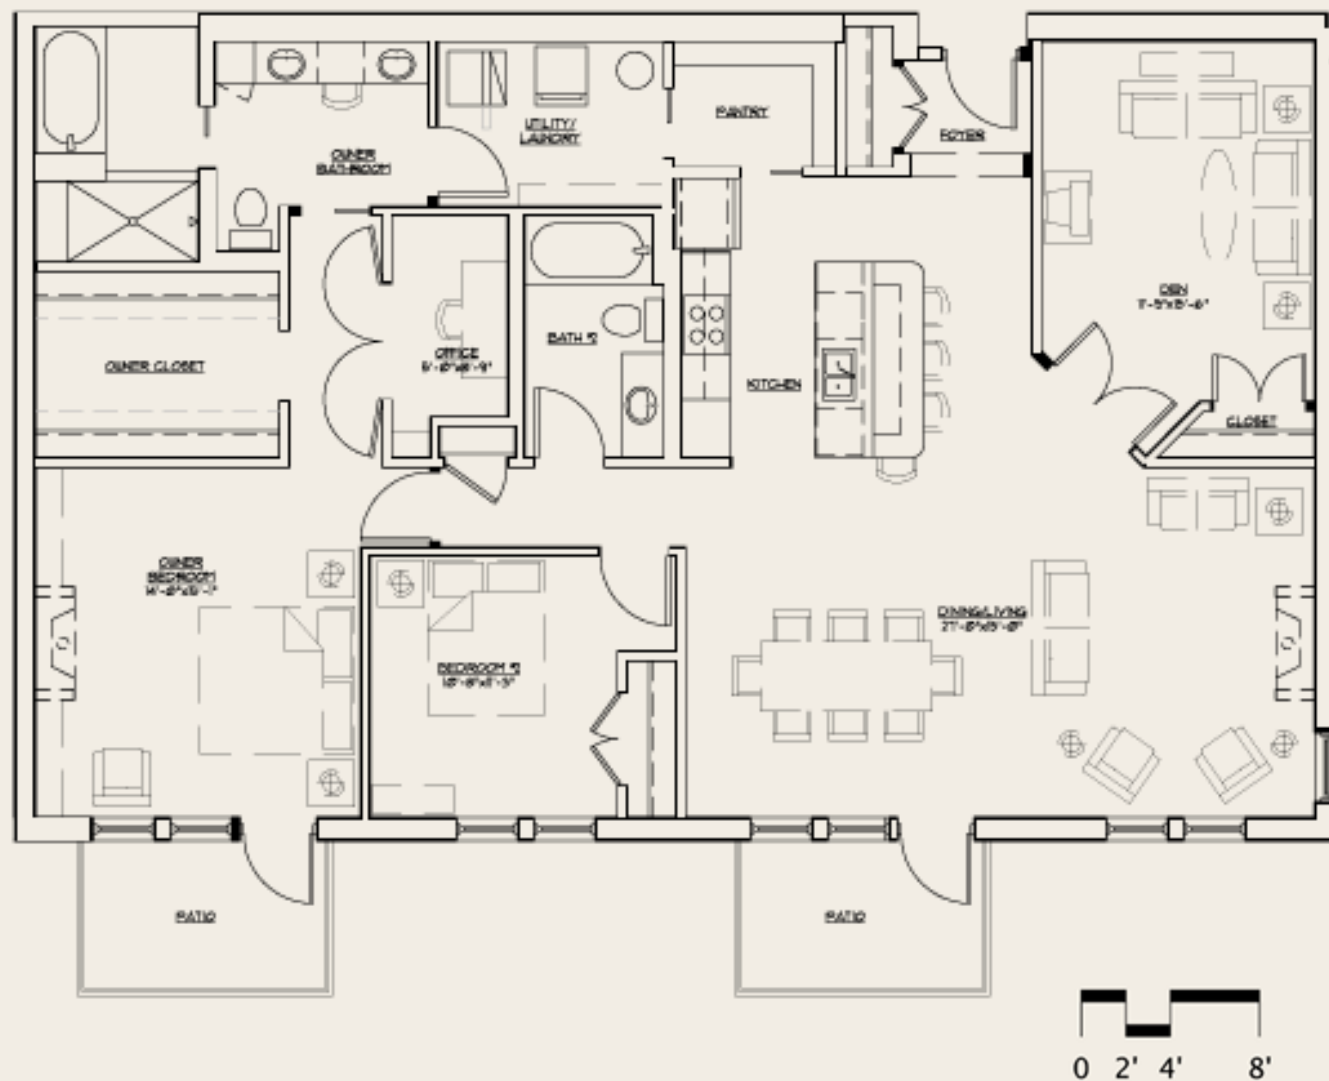

1 Bedroom  
 1 Bathroom  
 993 Sq. Ft.

THE GROTTO

2 Bedrooms + Den  
 2 Bathrooms  
 2,151 Sq. Ft.

1 Bedroom  
 1 Bathroom  
 1,019 Sq. Ft.

1 Bedroom  
 1 Bathroom  
 1,057 Sq. Ft.

1 Bedroom  
 1 Bathroom  
 1,195 Sq. Ft.

2 Bedrooms + Den  
 2 Bathrooms  
 1,976 Sq. Ft.

2 Bedrooms  
 2 Bathrooms  
 1,462 Sq. Ft.